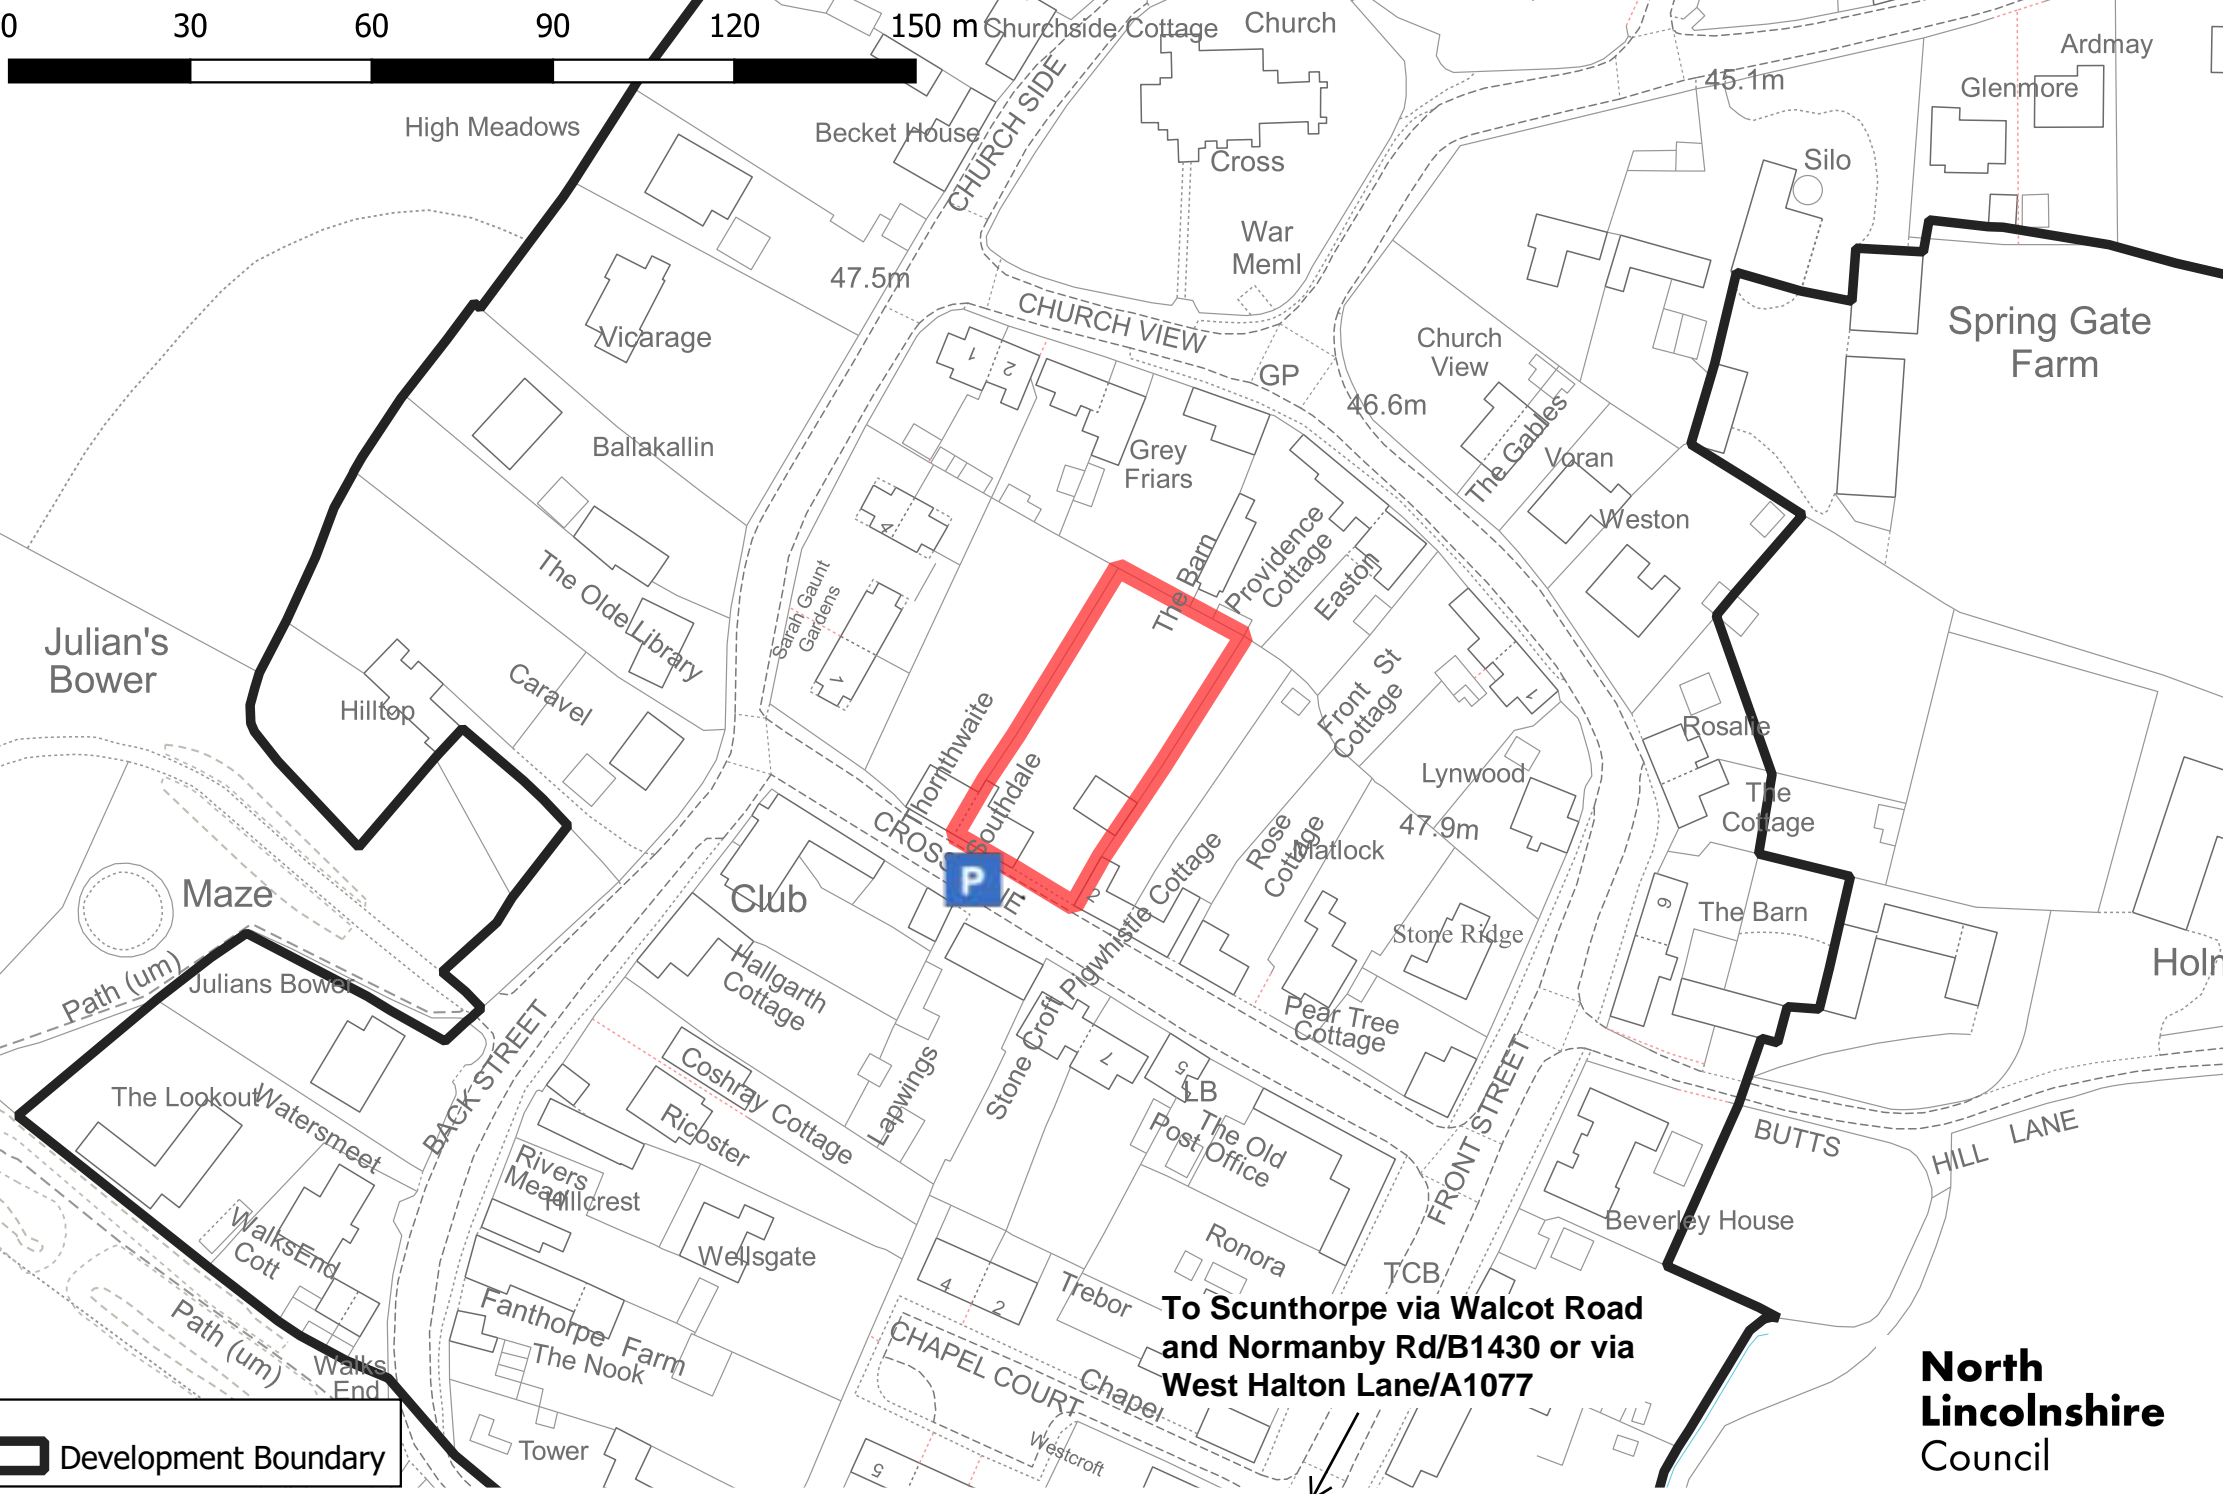

 Development Boundary

PA/2022/1208

Walcot Road to Burton
Upon Stather

West Halton Lane
to West Halton

Alkborough

**North
Lincolnshire
Council**

To Scunthorpe via Walcot Road
and Normanby Rd/B1430 or via
West Halton Lane/A1077

Development Boundary

PA/2022/1208

Sat nav: Southdale, Cross Lane,
Aikborough, DN15 9JL

© Crown copyright and database rights 2021. Ordnance Survey 0100023560

North
Lincolnshire
Council